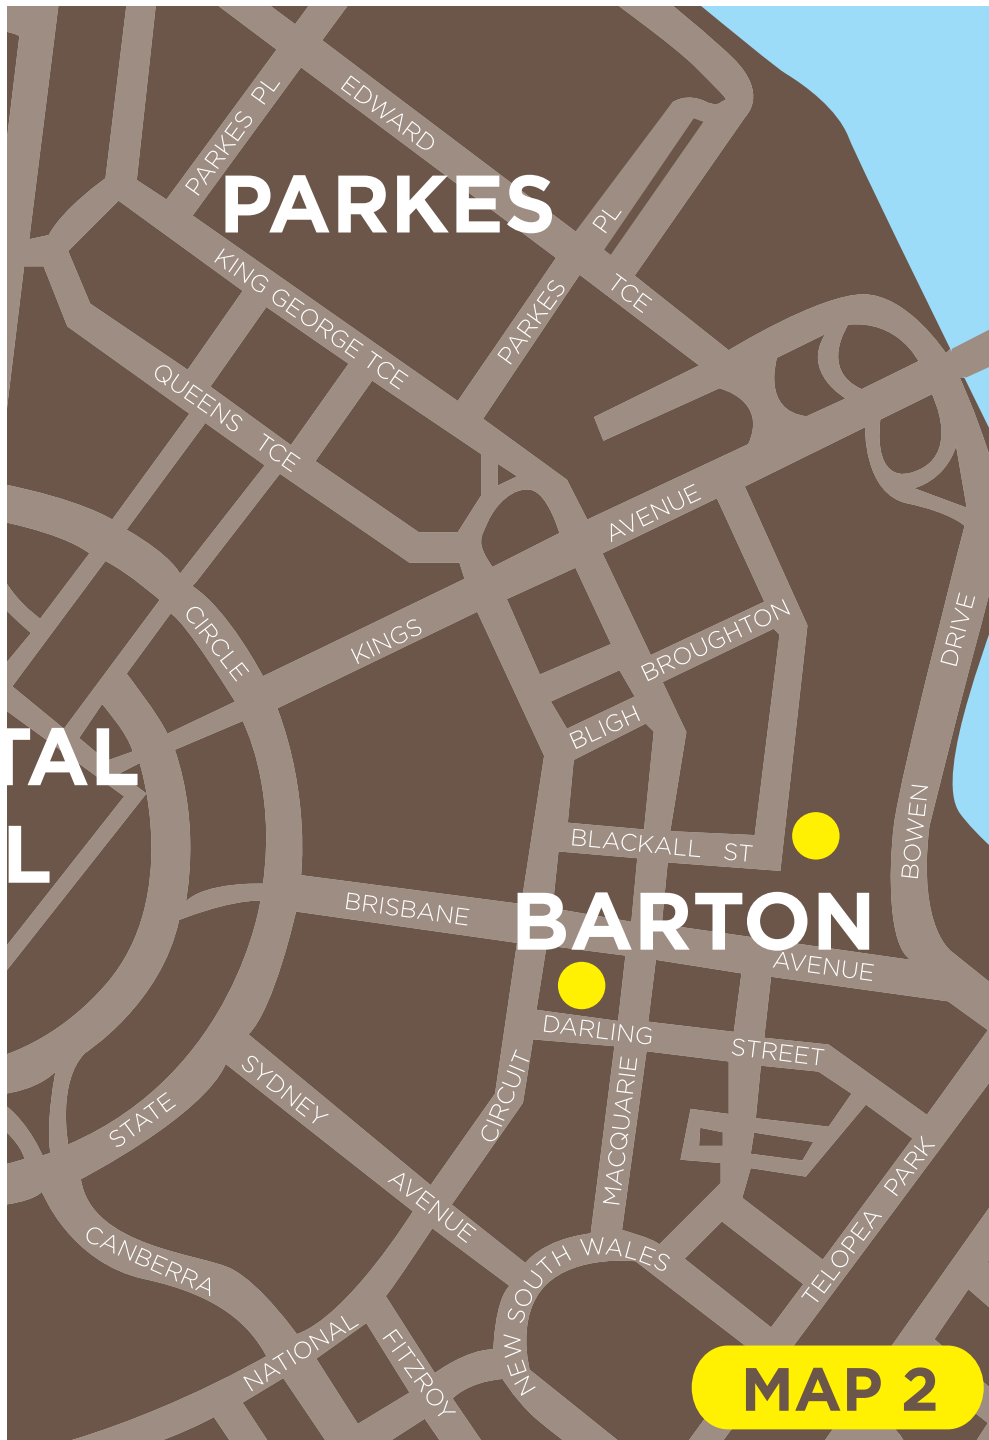

## Location map for CityStyle apartments and local Canberra attractions.

All apartments are within walking distance of the CBD or Parliamentary Triangle

- CityStyle Apartments
- CityStyle Office
- ① Parliament House
- ② Old Parliament House
- ③ National Library Australian
- ④ Questacon
- ⑤ High Court
- ⑥ National Gallery of Australia
- ⑦ Carillion
- ⑧ National Museum of Australia
- ⑨ National Convention Centre
- ⑩ Casino Canberra
- ⑪ Canberra Theatre Centre
- ⑫ National Film and Sound Archive
- ⑬ The Botanic Gardens
- ⑭ Canberra Centre
- ⑮ Australian War Memorial

# CANBERRA CITY

MAP 1

Location map for  
CityStyle apartments.

Close up of  
Canberra City

All apartments are within  
walking distance of the CBD

- CityStyle Apartments
- CityStyle Office

222 City Walk, Canberra City  
66 Allara Street, Canberra City  
5 London Circuit, Canberra City  
18 Dooring Street, Braddon  
57 Lowanna Street, Braddon  
16 Batman Street, Braddon  
63 Ainslie Avenue, Braddon  
48 Henty Street, Braddon  
86 Northbourne Avenue, Braddon  
77 Northbourne Avenue, Turner  
18 Moore Street, Turner  
39 Moore Street, Turner  
50 Moore Street, Turner  
2 Macleay Street, Turner  
6 Macleay Street, Turner  
7 Gould Street, Turner  
16 Gould Street, Turner  
20 Gould Street, Turner

Location map for  
CityStyle apartments.

Close up of Barton

All apartments are within  
walking distance of the  
Parliamentary Triangle

● CityStyle Apartments

23 Macquarie Street, Barton

15 Darling Street, Barton